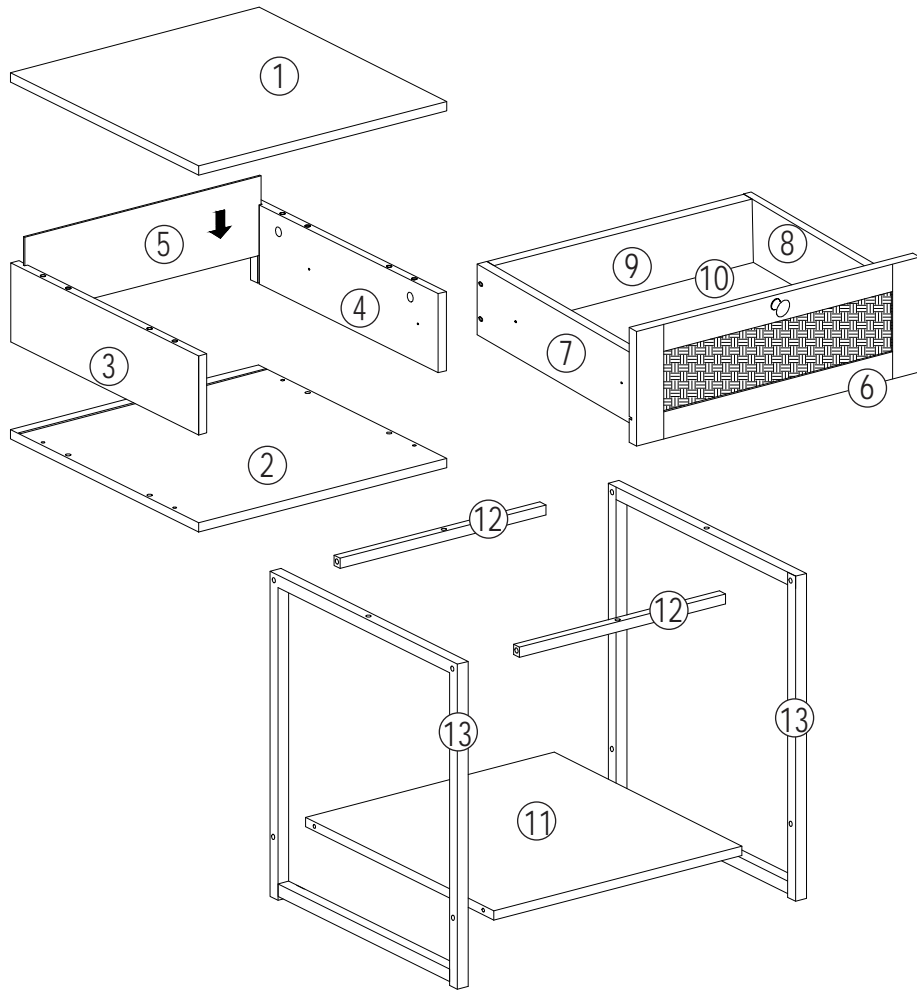

# JAXPETY

Model Number : HG61B1248  
HG61H1252

**JAXPETY**

# Hardware List

 M6x35mm A   8PCS	 Ø15x12mm B   8PCS	 Ø7.8x30mm C   8PCS	 M7x38mm D   8PCS
 M4x35mm E   4PCS	 285mm F   2PCS	 M3.5x14mm G   8PCS	 M6x35mm H   4PCS
 M6x25mm I   4PCS	 J   1PC	 M4x18mm K   1PC	 M4 L   1PC
 M   4PCS	 400x380x15mm ①   1PC	 400x380x15mm ②   1PC	 379x130x15mm ③   1PC
 379x130x15mm ④   1PC	 378x139x3mm ⑤   1PC	 400x160x15mm ⑥   1PC	 300x96x15mm ⑦   1PC
 300x96x15mm ⑧   1PC	 319x96x15mm ⑨   1PC	 328x294x3mm ⑩   1PC	 365x375x15mm ⑪   1PC
 365x15x15mm ⑫   2PCS	 ⑬   2PCS		
 F		 F1	
		 F2	