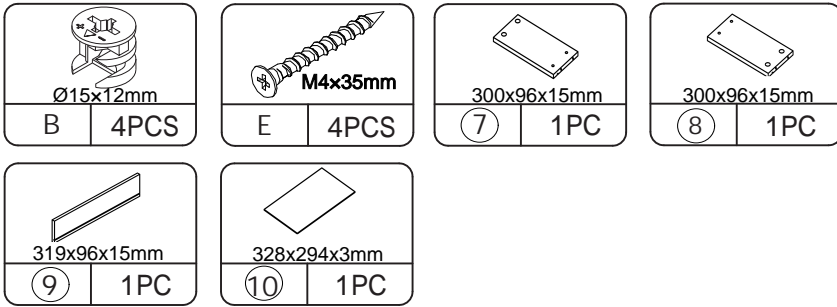

# Hardware List

 M6x35mm A   8PCS	 Ø15x12mm B   8PCS	 Ø7.8x30mm C   8PCS	 M7x38mm D   8PCS
 M4x35mm E   4PCS	 285mm F   2PCS	 M3.5x14mm G   8PCS	 M6x35mm H   4PCS
 M6x25mm I   4PCS	 J   1PC	 M4x18mm K   1PC	 M4 L   1PC
 M   4PCS	 400x380x15mm ①   1PC	 400x380x15mm ②   1PC	 379x130x15mm ③   1PC
 379x130x15mm ④   1PC	 378x139x3mm ⑤   1PC	 400x160x15mm ⑥   1PC	 300x96x15mm ⑦   1PC
 300x96x15mm ⑧   1PC	 319x96x15mm ⑨   1PC	 328x294x3mm ⑩   1PC	 365x375x15mm ⑪   1PC
 365x15x15mm ⑫   2PCS	 ⑬   2PCS		
 F		 F1	
		 F2	

PRODUCT ASSEMBLY

**!** Check the package contents before getting started !

**STEP 1**

Please separate the slide rails first.

PRODUCT ASSEMBLY

**STEP 2**

PRODUCT ASSEMBLY

STEP 3