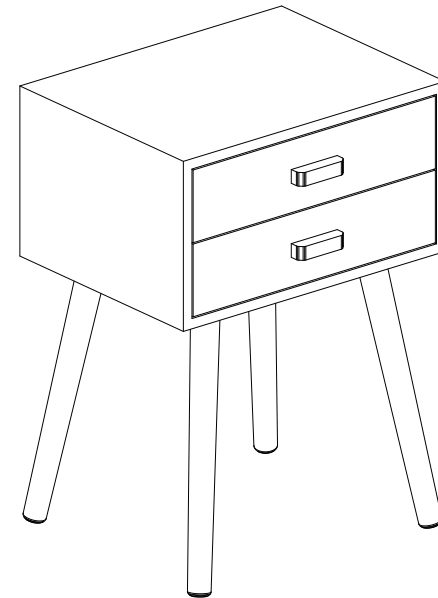

User Manual

JAXPETY

Model Number: HG61A0923
HG61B0924
HG61E0943
HG61F0944

JAXPETY