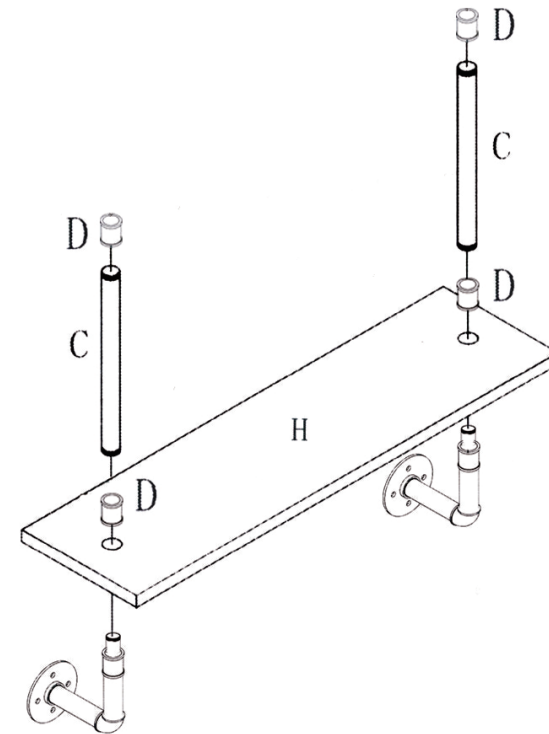

PRODUCT ASSEMBLY

STEP 3