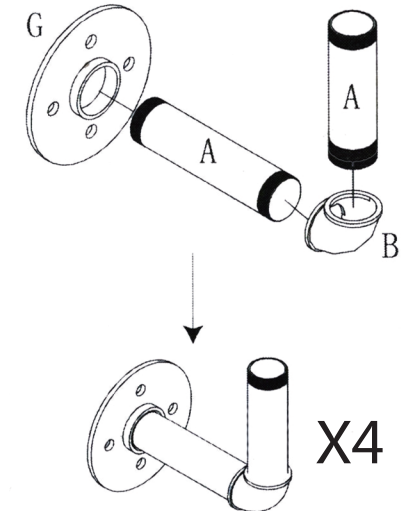

User Manual

JAXPETY

Model Number: HG61G0837

Scan ! To find more surprise!

You need

① 1 person is needed

② Take 30 minutes

Technical Specifications	
Brand	JAXPETY
Material	wood+metal
Size	80.00*25.00*75.50CM

Hardware List

			
A 8PCS	B 4PCS	C 2PCS	D 8PCS
			
E 4PCS	F 16PCS 4cm	G 4PCS Φ8.5cm	H 2PCS

PRODUCT ASSEMBLY

 Check the package contents before getting started !

STEP 1

	A 8PCS
	B 4PCS
	G 4PCS Φ8.5cm

PRODUCT ASSEMBLY