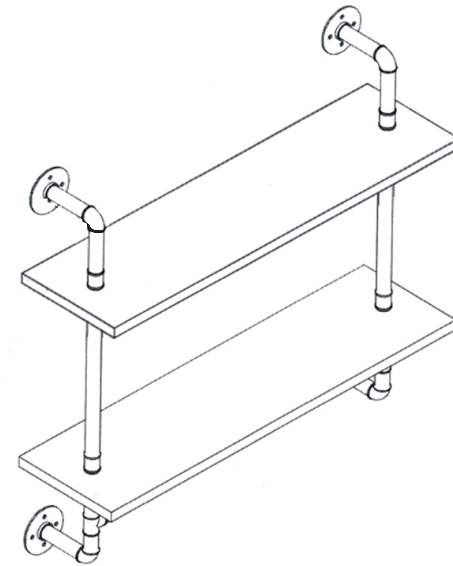

User Manual

JAXPETY

Model Number: HG61G0837

Scan ! To find more surprise!

You need

① 1 person is needed

② Take 30 minutes

Technical Specifications	
Brand	JAXPETY
Material	wood+metal
Size	80.00*25.00*75.50CM

Hardware List

			
A 8PCS	B 4PCS	C 2PCS	D 8PCS
			
E 4PCS	F 16PCS 4cm	G 4PCS Φ8.5cm	H 2PCS

PRODUCT ASSEMBLY

 Check the package contents before getting started !

STEP 1

	A 8PCS
	B 4PCS
	G 4PCS Φ8.5cm

PRODUCT ASSEMBLY