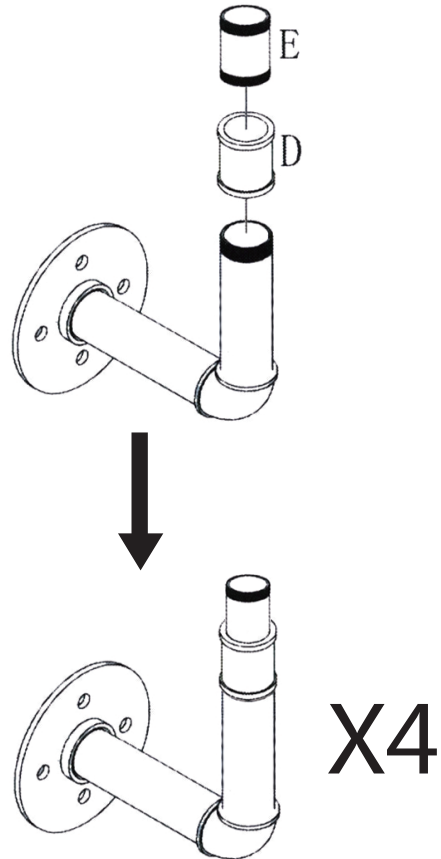

PRODUCT ASSEMBLY

⚠ Check the package contents before getting started !

STEP 2