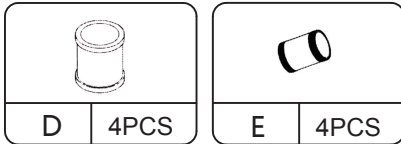

PRODUCT ASSEMBLY

⚠ Check the package contents before getting started !

STEP 2