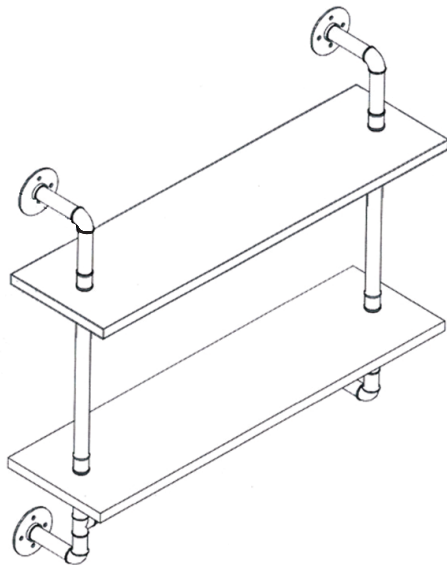

User Manual

JAXPETY

Model Number: HG61G0837

Scan ! To find more surprise!

You need

① 1 person is needed

② Take 30 minutes

Technical Specifications	
Brand	JAXPETY
Material	wood+metal
Size	80.00*25.00*75.50CM

Hardware List

			
A 8PCS	B 4PCS	C 2PCS	D 8PCS
			
E 4PCS	F 16PCS 4cm	G 4PCS Φ8.5cm	H 2PCS

PRODUCT ASSEMBLY

 Check the package contents before getting started !

STEP 1

	A 8PCS
	B 4PCS
	G 4PCS Φ8.5cm

PRODUCT ASSEMBLY