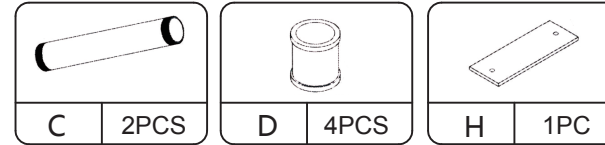

PRODUCT ASSEMBLY

STEP 3