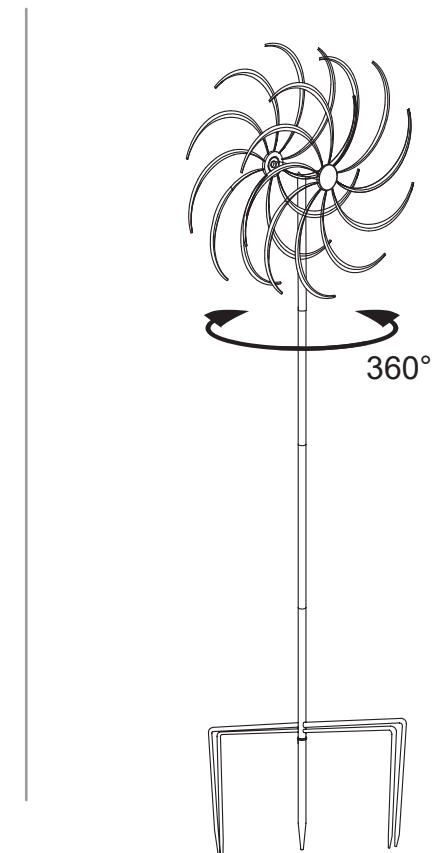

STEP 2

Dear Customer,

Thank you for your purchase.

JAXSUNNY is committed to providing affordable high-quality furniture worldwide.

Each piece is made with the respect for human and the environment.

Thousands of families use JAXSUNNY products as a home fashion.

When you receive the product, please make sure that all the parts are intact.

Then please browse the entire installation manual before assembly.

If problems occur unsatisfactorily as follows:

a. The outer box is damaged.

b. The product is damaged / bent / cracked while you open the box.

c. The parts / accessories / assembly tools are missing.

d. The product is hard to assemble.

e. The instructions are not clear and can not be referred to.

f. The product has functional problems.

g. Other aspects that you are not satisfied with.

Please do not hesitate to contact us for help (Be sure to mark the **SKU NUMBER**, e.g., HG91S0320, and the **TRACKING NUMBER**).

Our JAXSUNNY team with factory direct after-sales service will reply within 24 hours and will do our best to resolve the problem for you. Our services are available at any time.

Sincerely,
JAXSUNNY Team