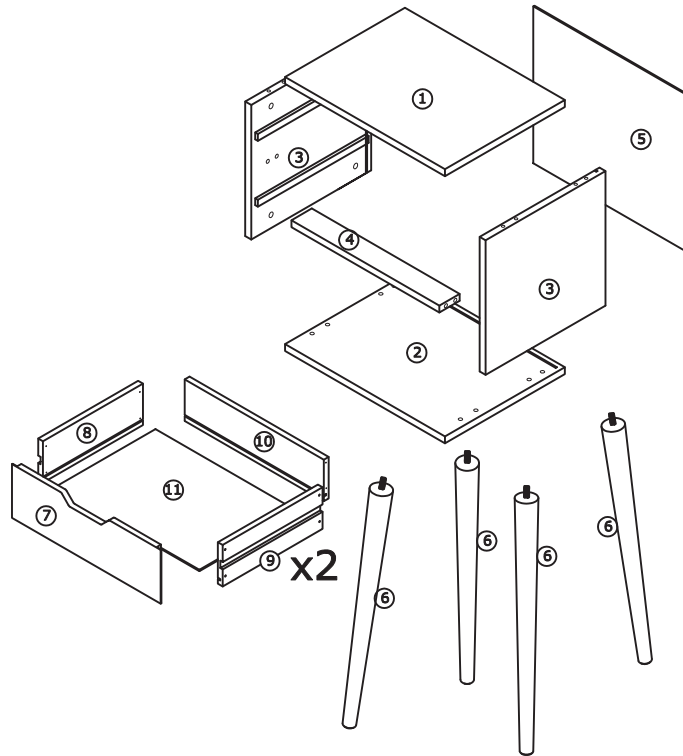

# You need

① 1 person is needed

Technical Specifications	
Brand	JAXPETY
Material	MDF and solid wood
Max weight capacity	50lbs

# Hardware List

			
① 1PC	② 1PC	③ 2PCS	④ 1PC
			
⑤ 1PC	⑥ 4PCS	⑦ 2PCS	⑧ 2PCS
			
⑨ 2PCS	⑩ 2PCS	⑪ 2PCS	Φ0.59x0.35inch A 10PCS
			
Φ0.24x1.3inch B 10PCS	Φ0.12x1.18inch C 16PCS	Φ0.31x1.18 inch D 10PCS	E 2PCS
			
Φ0.12x0.47inch F 2PCS			

PRODUCT ASSEMBLY

 Check the package contents before getting started !

STEP 1

		 Φ0.24x1.3inch		 Φ0.12x0.47inch
① 1PC	② 1PC	B 8PCS	E 1PC	F 1PC

PRODUCT ASSEMBLY

STEP 2

		 Φ0.31x1.18 inch		 Φ0.12x0.47inch
③ 2PCS	④ 1PC	D 10PCS	E 1PC	F 1PC
 Φ0.24x1.3inch				
B 2PCS				