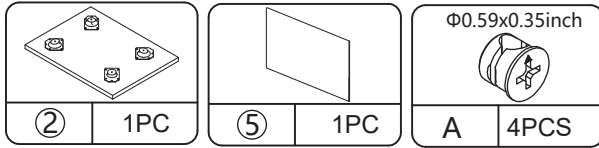

# Hardware List

			
① 1PC	② 1PC	③ 2PCS	④ 1PC
			
⑤ 1PC	⑥ 4PCS	⑦ 2PCS	⑧ 2PCS
			
⑨ 2PCS	⑩ 2PCS	⑪ 2PCS	Φ0.59x0.35inch A 10PCS
			
Φ0.24x1.3inch B 10PCS	Φ0.12x1.18inch C 16PCS	Φ0.31x1.18 inch D 10PCS	E 2PCS
			
Φ0.12x0.47inch F 2PCS			

PRODUCT ASSEMBLY

 Check the package contents before getting started !

STEP 1

		 Φ0.24x1.3inch		 Φ0.12x0.47inch
① 1PC	② 1PC	B 8PCS	E 1PC	F 1PC

PRODUCT ASSEMBLY

STEP 2

		 Φ0.31x1.18 inch		 Φ0.12x0.47inch
③ 2PCS	④ 1PC	D 10PCS	E 1PC	F 1PC
 Φ0.24x1.3inch				
B 2PCS				

PRODUCT ASSEMBLY

STEP 3

PRODUCT ASSEMBLY

STEP 4

STEP 5

STEP 6

PRODUCT ASSEMBLY

STEP 7