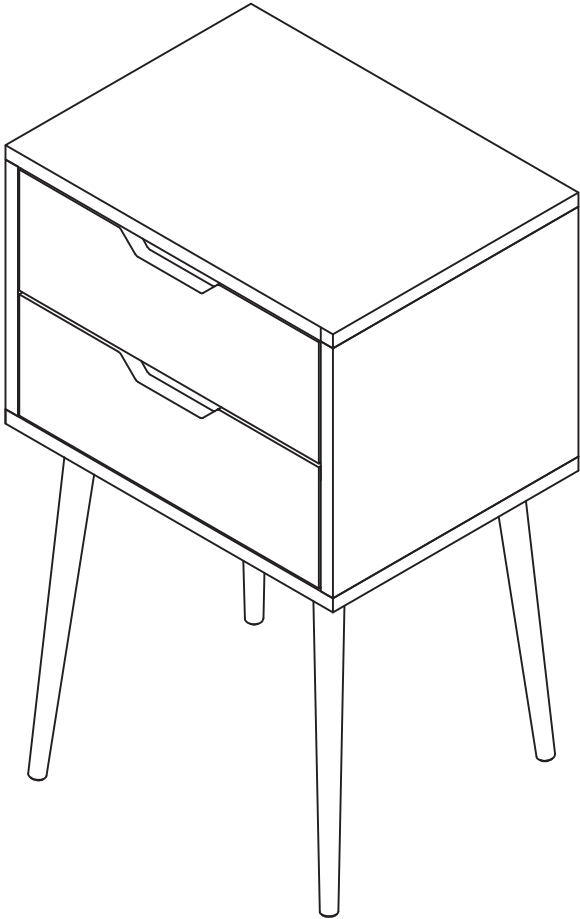

User Manual

JAXPETY

JAXPETY