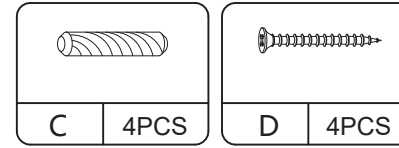

User Manual

JAXPETY

JAXPETY

You need

① 2 persons are needed

Hardware List

 Φ6X35mm	 Φ15X9mm	 Φ6x30mm	 M4x35mm
A 12PCS	B 12PCS	C 8PCS	D 12PCS
 E	 M3x12mm	 M4x14mm	 H
E 4PCS	F 16PCS	G 20PCS	H 4PCS
 I	 J	 CL	 CR
I 1PC	J 4PCS	CL 2PCS	CR 2PCS
 DL	 DR		
DL 2PCS	DR 2PCS		

PRODUCT ASSEMBLY

STEP 3

STEP 4

PRODUCT ASSEMBLY

STEP 5

PRODUCT ASSEMBLY

STEP 6

					
G	20PCS	J	4PCS	E	4PCS