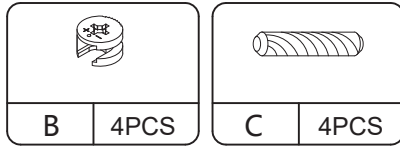

User Manual

JAXPETY

JAXPETY

You need

① 2 persons are needed

Hardware List

 Φ6X35mm	 Φ15X9mm	 Φ6x30mm	 M4x35mm
A 12PCS	B 12PCS	C 8PCS	D 12PCS
 E	 M3x12mm	 M4x14mm	 H
E 4PCS	F 16PCS	G 20PCS	H 4PCS
 I	 J	 CL	 CR
I 1PC	J 4PCS	CL 2PCS	CR 2PCS
 DL	 DR		
DL 2PCS	DR 2PCS		

PRODUCT ASSEMBLY

STEP 3

STEP 4

PRODUCT ASSEMBLY

STEP 5

PRODUCT ASSEMBLY

STEP 6

					
G	20PCS	J	4PCS	E	4PCS