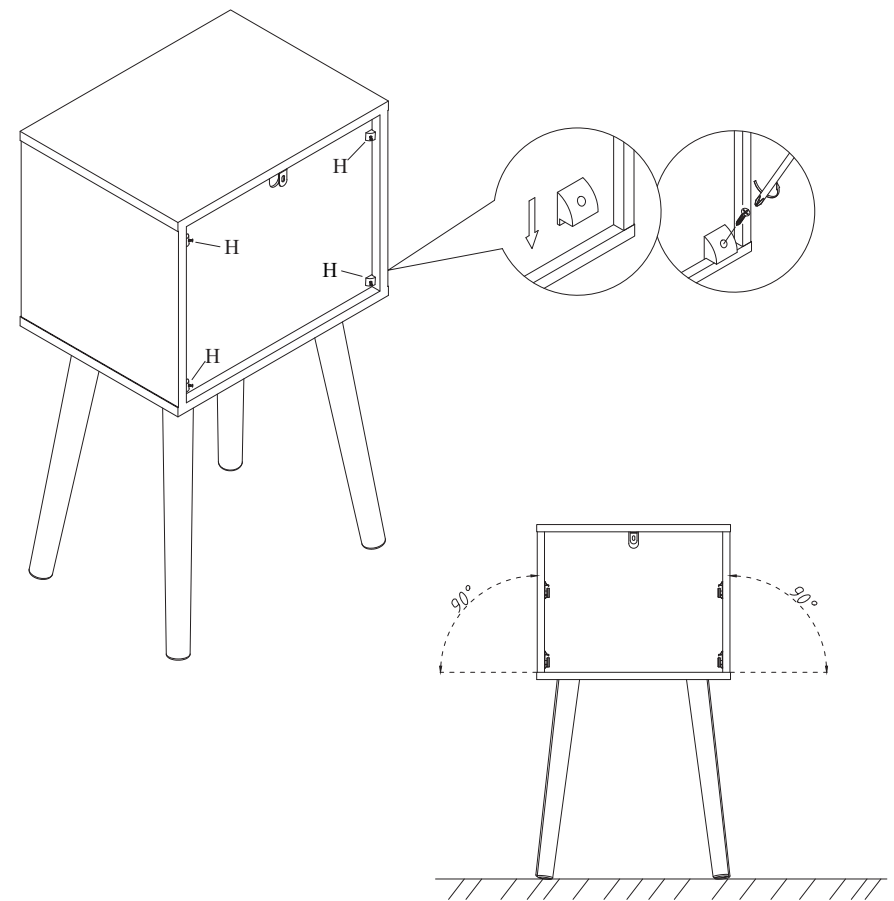

PRODUCT ASSEMBLY

STEP 7

H	4PCS