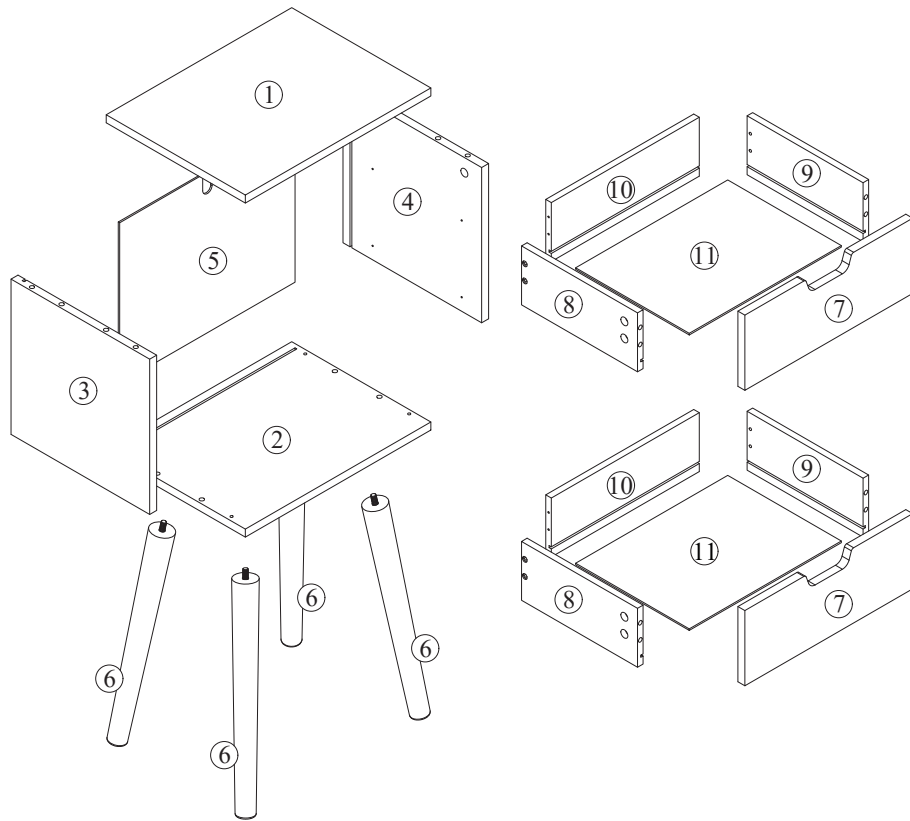

User Manual

JAXPETY

JAXPETY

You need

① 2 persons are needed

Hardware List

 Φ6X35mm	 Φ15X9mm	 Φ6x30mm	 M4x35mm
A 12PCS	B 12PCS	C 8PCS	D 12PCS
 E	 M3x12mm	 M4x14mm	 H
E 4PCS	F 16PCS	G 20PCS	H 4PCS
 I	 J	 CL	 CR
I 1PC	J 4PCS	CL 2PCS	CR 2PCS
 DL	 DR		
DL 2PCS	DR 2PCS		

PRODUCT ASSEMBLY

STEP 3

STEP 4

PRODUCT ASSEMBLY

STEP 5

PRODUCT ASSEMBLY

STEP 6

					
G	20PCS	J	4PCS	E	4PCS

PRODUCT ASSEMBLY

STEP 7

	
H	4PCS

STEP 8

STEP 9

STEP 10