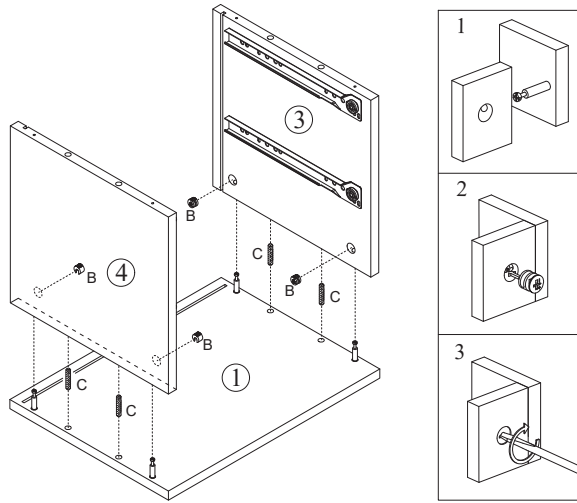

User Manual

JAXPETY

JAXPETY

You need

① 2 persons are needed

Hardware List

 Φ6X35mm	 Φ15X9mm	 Φ6x30mm	 M4x35mm
A 12PCS	B 12PCS	C 8PCS	D 12PCS
 E	 M3x12mm	 M4x14mm	 H
E 4PCS	F 16PCS	G 20PCS	H 4PCS
 I	 J	 CL	 CR
I 1PC	J 4PCS	CL 2PCS	CR 2PCS
 DL	 DR		
DL 2PCS	DR 2PCS		

PRODUCT ASSEMBLY

STEP 3

STEP 4

PRODUCT ASSEMBLY

STEP 5

PRODUCT ASSEMBLY

STEP 6

					
G	20PCS	J	4PCS	E	4PCS