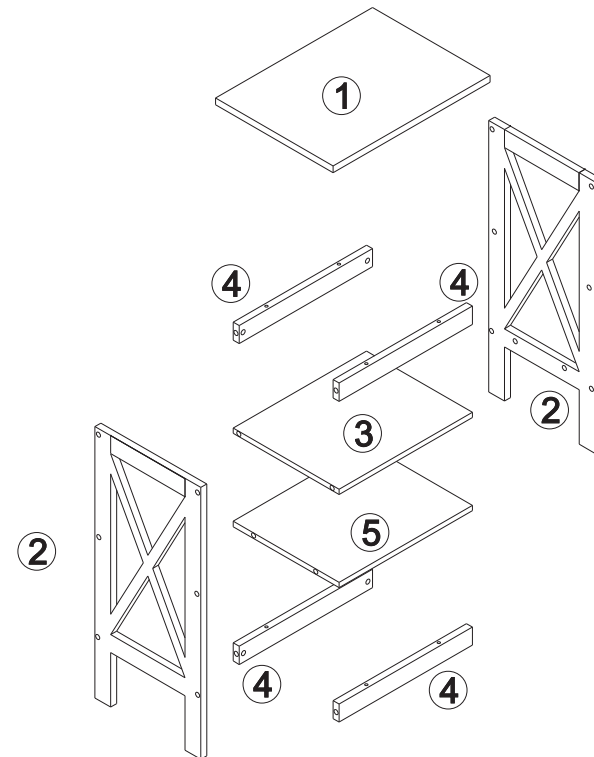

JAXSUNNY
for Home and Fashion!

You need

① 1 person is needed

Hardware List

 400x300x15mm	 605x271x15mm	 341x270x12mm	 341x40x15mm
① 1PC	② 2PCS	③ 1PC	④ 4PCS
 341x270x15mm	 ø 4x40mm	 ø 6x10x10mm	 ø 6x45mm
⑤ 1PC	A 8PCS	B 12PCS	C 12PCS
 ø 6x30mm	 35x15mm		
D 4PCS	E 4PCS		