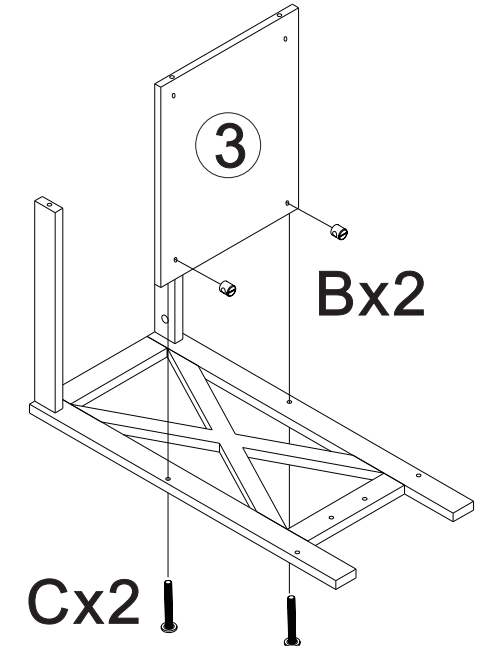

JAXSUNNY
for Home and Fashion!

You need

① 1 person is needed

Hardware List

 400x300x15mm	 605x271x15mm	 341x270x12mm	 341x40x15mm
① 1PC	② 2PCS	③ 1PC	④ 4PCS
 341x270x15mm	 ø 4x40mm	 ø 6x10x10mm	 ø 6x45mm
⑤ 1PC	A 8PCS	B 12PCS	C 12PCS
 ø 6x30mm	 35x15mm		
D 4PCS	E 4PCS		

PRODUCT ASSEMBLY

 Check the package contents before getting started !

STEP 1

A 4PCS

PRODUCT ASSEMBLY

STEP 2

	
B 2PCS	C 2PCS

STEP 3

	
B 2PCS	C 2PCS

PRODUCT ASSEMBLY

STEP 4

PRODUCT ASSEMBLY

STEP 5

STEP 6