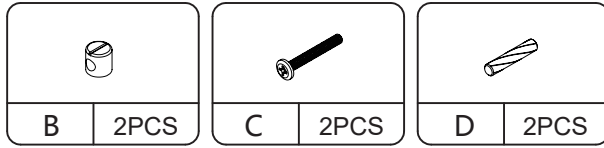

PRODUCT ASSEMBLY

STEP 4