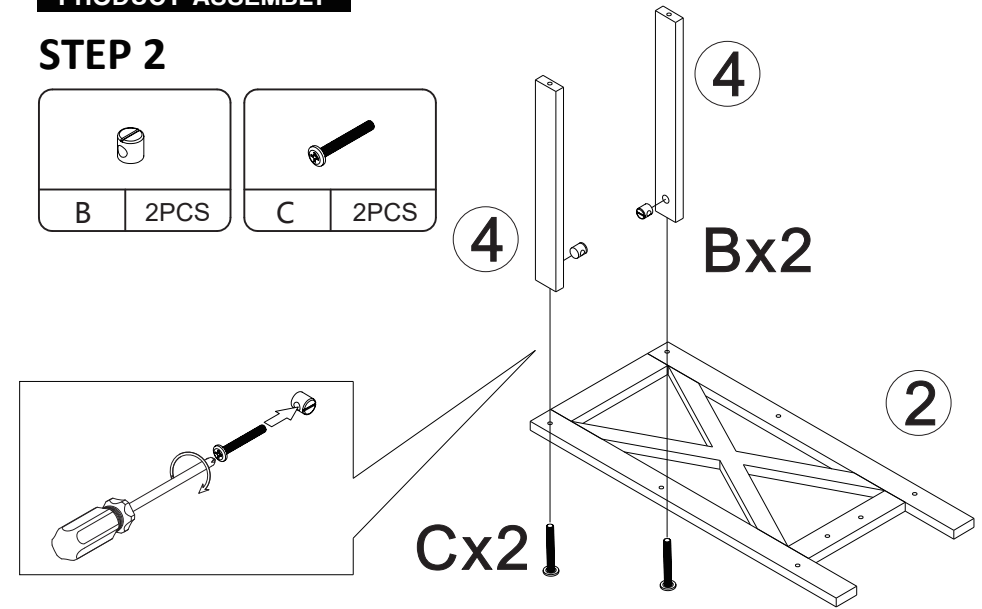

JAXSUNNY
for Home and Fashion!

You need

① 1 person is needed

Hardware List

 400x300x15mm	 605x271x15mm	 341x270x12mm	 341x40x15mm
① 1PC	② 2PCS	③ 1PC	④ 4PCS
 341x270x15mm	 ø 4x40mm	 ø 6x10x10mm	 ø 6x45mm
⑤ 1PC	A 8PCS	B 12PCS	C 12PCS
 ø 6x30mm	 35x15mm		
D 4PCS	E 4PCS		

PRODUCT ASSEMBLY

 Check the package contents before getting started !

STEP 1

A 4PCS

PRODUCT ASSEMBLY

STEP 2

	
B 2PCS	C 2PCS

STEP 3

	
B 2PCS	C 2PCS

PRODUCT ASSEMBLY

STEP 4

PRODUCT ASSEMBLY

STEP 5

STEP 6