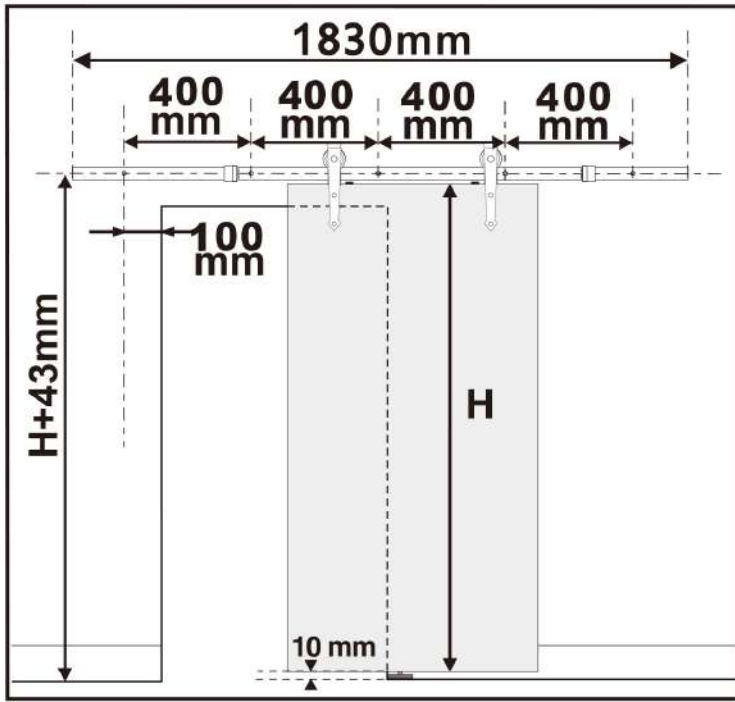

# Installation Manual

**It is normal that if the sliding door guide is bent before installation and use. Please rest assured when use it.**