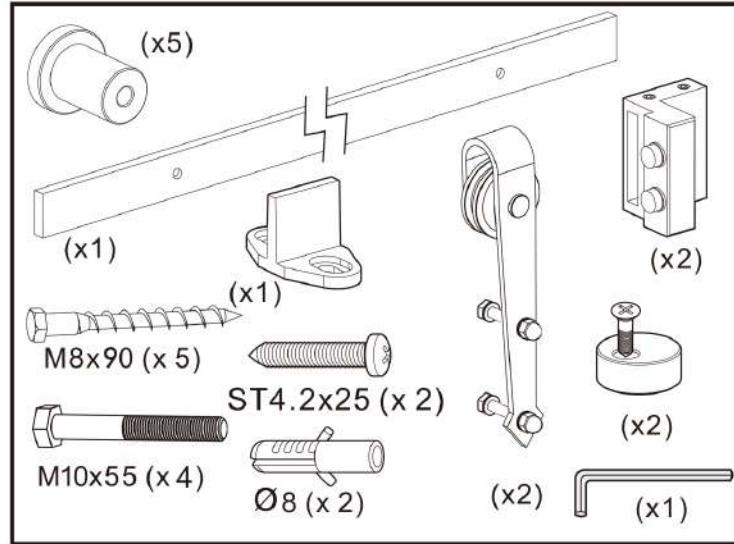

# Installation Manual

**It is normal that if the sliding door guide is bent before installation and use. Please rest assured when use it.**