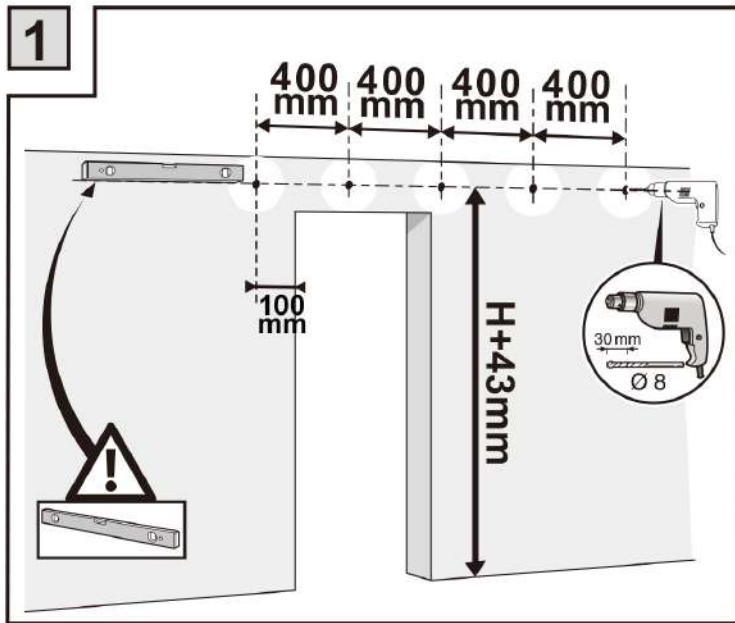

# Installation Manual

**It is normal that if the sliding door guide is bent before installation and use. Please rest assured when use it.**