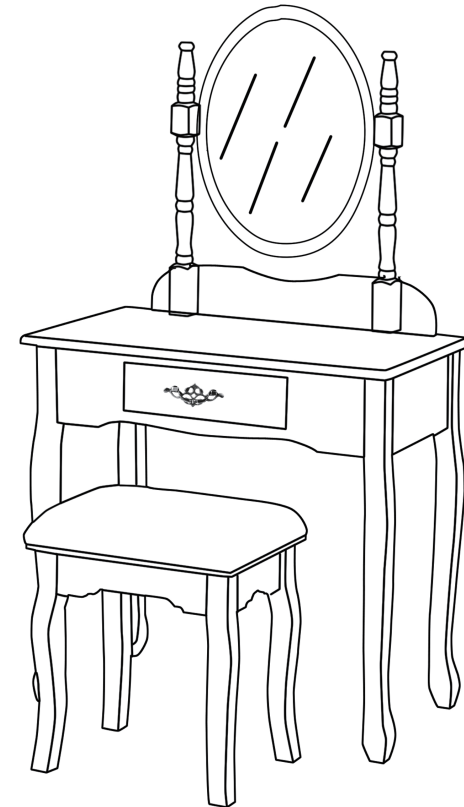

Technical Specifications	
Brand	JAXPETY
Style	for furniture
Max weight capacity	desk--180kg, stool--150kg

PART LIST

No	Description	Quantity	No	Description	Quantity
1	MIRROR	1	5	WOODEN DRAWER	1
2	WOODEN PROP	2	6	TABLE LEGS	
3	WOODEN BACK SUPPORT	1	7	CUSHION	
4	DESKTOP	1	8	CHAIR LEGS	

STEP 3

STEP 4

STEP 5

STEP 6

FINISH