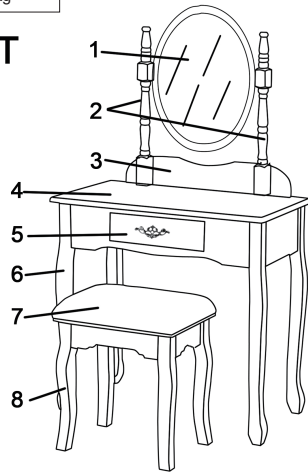

User Manual

JAXPETY

Model Number: HG61Y0220

Scan ! To find more surprise!

JAXPETY | 

You need

① 1 person is needed

② Take 30 minutes

Technical Specifications	
Brand	JAXPETY
Style	for furniture
Max weight capacity	desk--180kg, stool--150kg

PART LIST

No	Description	Quantity	No	Description	Quantity
1	MIRROR	1	5	WOODEN DRAWER	1
2	WOODEN PROP	2	6	TABLE LEGS	
3	WOODEN BACK SUPPORT	1	7	CUSHION	
4	DESKTOP	1	8	CHAIR LEGS	

HARDWARE LIST

A M6X50MM X16

B M4X35MM X 8
M4X50MM X2

C X1 PC

PRODUCT ASSEMBLY

! Check the package contents before getting started !

STEP 1

STEP 2