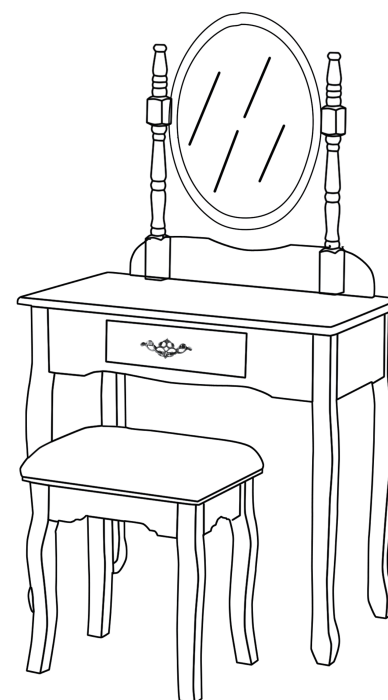

User Manual

JAXPETY

Model Number: HG61Y0220

Scan ! To find more surprise!

JAXPETY | 

You need

① 1 person is needed

② Take 30 minutes

Technical Specifications	
Brand	JAXPETY
Style	for furniture
Max weight capacity	desk--180kg, stool--150kg

PART LIST

No	Description	Quantity	No	Description	Quantity
1	MIRROR	1	5	WOODEN DRAWER	1
2	WOODEN PROP	2	6	TABLE LEGS	
3	WOODEN BACK SUPPORT	1	7	CUSHION	
4	DESKTOP	1	8	CHAIR LEGS	