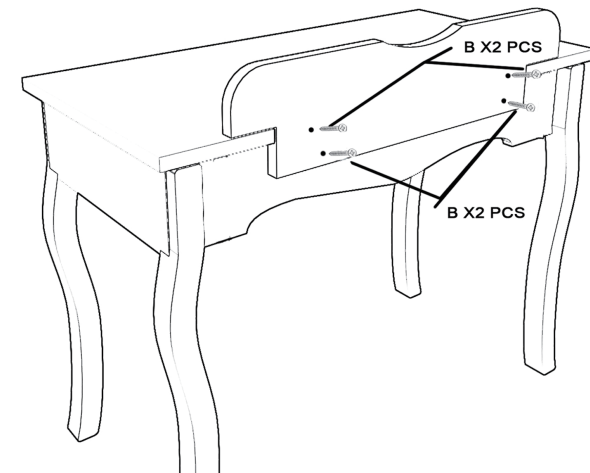

Technical Specifications	
Brand	JAXPETY
Style	for furniture
Max weight capacity	desk--180kg, stool--150kg

PART LIST

No	Description	Quantity	No	Description	Quantity
1	MIRROR	1	5	WOODEN DRAWER	1
2	WOODEN PROP	2	6	TABLE LEGS	
3	WOODEN BACK SUPPORT	1	7	CUSHION	
4	DESKTOP	1	8	CHAIR LEGS	

HARDWARE LIST

A M6X50MM X16

B M4X35MM X 8
M4X50MM X2

C X1 PC

PRODUCT ASSEMBLY

! Check the package contents before getting started !

STEP 1

STEP 2

STEP 3

STEP 4

STEP 5

STEP 6

FINISH