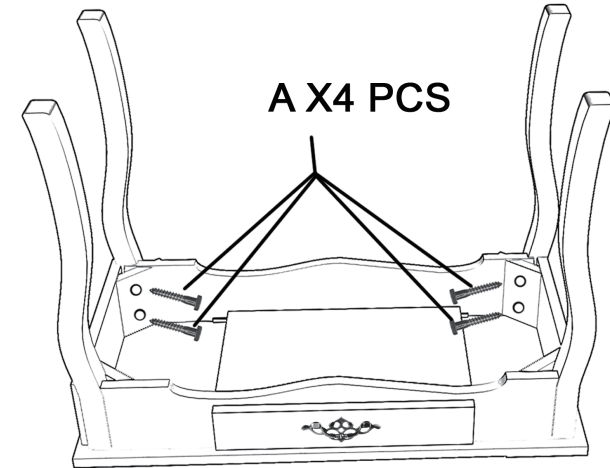

Technical Specifications	
Brand	JAXPETY
Style	for furniture
Max weight capacity	desk--180kg, stool--150kg

PART LIST

No	Description	Quantity	No	Description	Quantity
1	MIRROR	1	5	WOODEN DRAWER	1
2	WOODEN PROP	2	6	TABLE LEGS	
3	WOODEN BACK SUPPORT	1	7	CUSHION	
4	DESKTOP	1	8	CHAIR LEGS	

HARDWARE LIST

A M6X50MM X16

B M4X35MM X 8
M4X50MM X2

C X1 PC

PRODUCT ASSEMBLY

! Check the package contents before getting started !

STEP 1

STEP 2

STEP 3

STEP 4

STEP 5

STEP 6

FINISH