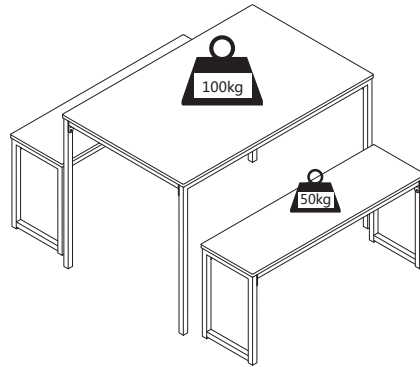

User Manual

JAXPETY

Model Number: HG61Y0760

Scan ! To find more surprise!

You need

① 1 person is needed

② Take 30 minutes

Technical Specifications	
Brand	JAXPETY
Max weight capacity	Table:100kg.Bench:50kg