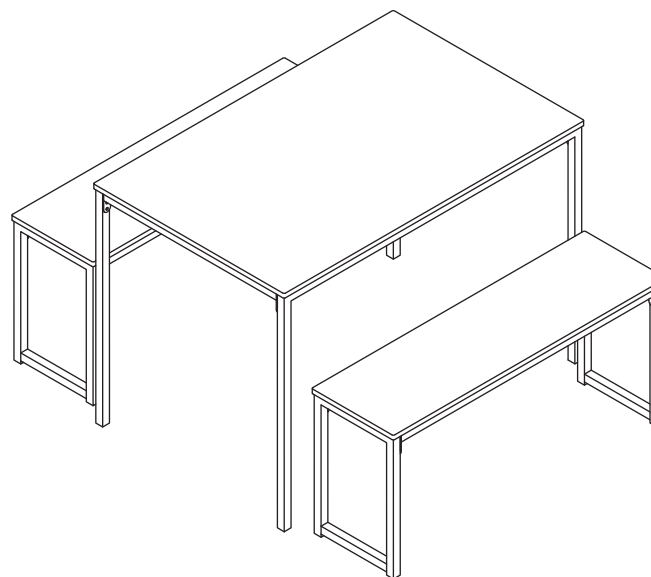

User Manual

JAXPETY

Model Number: HG61Y0760

Scan ! To find more surprise!

You need

① 1 person is needed

② Take 30 minutes

Technical Specifications	
Brand	JAXPETY
Max weight capacity	Table:100kg.Bench:50kg