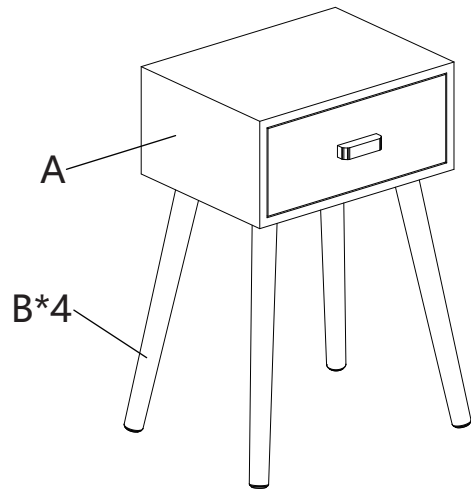

User Manual

JAXPETY

JAXPETY

You need

① 1 person is needed

Technical Specifications	
Brand	JAXPETY
Style	furniture
Max weight capacity	100KG

Hardware List

	
A 1PC	B 4PCS