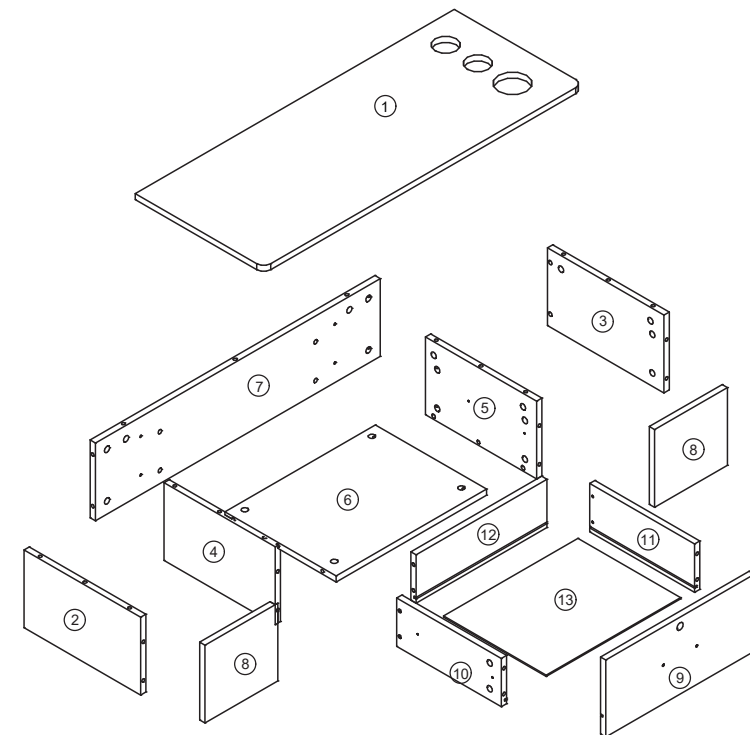

Dear Customer,

Thank you for your purchase.

RESHABLE is created to be the perfect starting spot for any barbers. Supplying top-quality barber supplies like barber chairs, salon stations, rolling makeup cases, styling drawer cabinets, hair tool holders, and more, we help people to keep their barber store running with the best equipment at the most reliable prices.

When you receive the product, please make sure that all the parts are intact. Then please browse the entire installation manual before assembly. If problems occur unsatisfactorily as follows:

- **a. The outer box is damaged.**
- **b. The product is damaged/bent/cracked while you open the box.**
- **c. The parts/accessories/assembly tools are missing.**
- **d. The product is hard to assemble.**
- **e. The instructions are not clear and can not be referred to.**
- **f. The product has functional problems.**
- **g. Other aspects that you are not satisfied with.**

Please do not hesitate to contact us for help (Be sure to mark the SKU NUMBER, e.g., MR11R0246, and the TRACKING NUMBER). Our RESHABLE team with factory direct after-sales service will reply within 24 hours and do our best to resolve the problem for you. Our service is available at any time.

Sincerely,
RESHABLE Team

RESHABLE
for Profession and Creativity!

You need