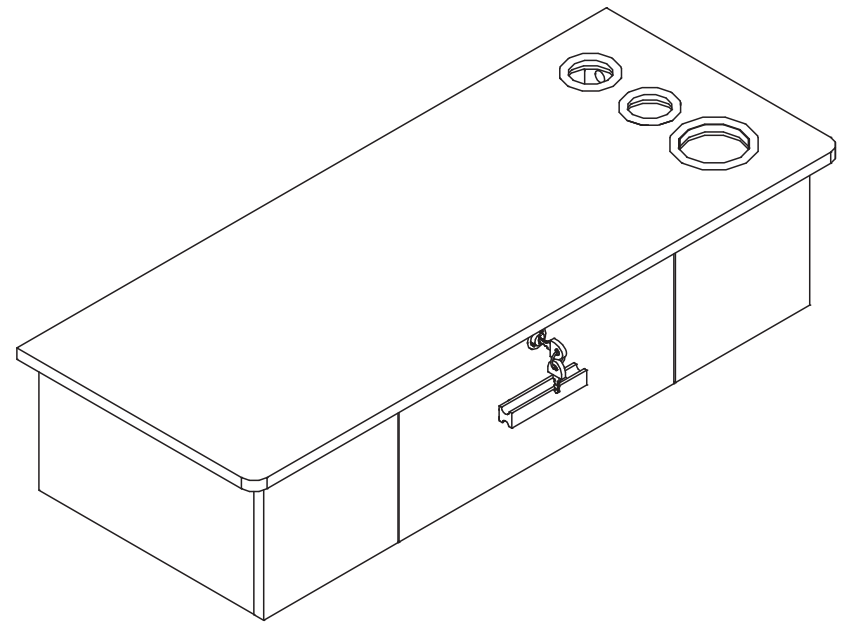

User Manual

Model Number: MR11G0167
MR11N0208
MR11W0250

Dear Customer,

Thank you for your purchase.

RESHABLE is created to be the perfect starting spot for any barbers. Supplying top-quality barber supplies like barber chairs, salon stations, rolling makeup cases, styling drawer cabinets, hair tool holders, and more, we help people to keep their barber store running with the best equipment at the most reliable prices.