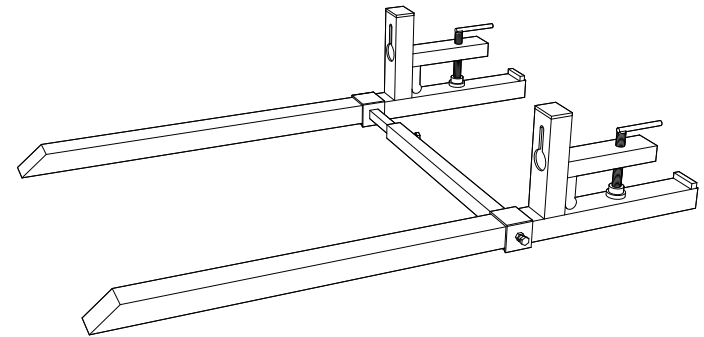

User Manual

sandinrayli

Model Number: SY18T0169

sandinrayli

You need

① 2 persons are needed

Hardware List

		
Bucker 2PCS	Telescopic frame 1PC	Screw 3PCS