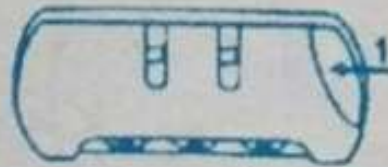

INSTRUCTIONS FOR USE

- THE LOCK IS PRE SET TO 0-0-0
- PUSH THE BUTTON 1. IN THE DIRECTION OF THE ARROW
- WHILE IN THIS POSITION SET EACH NUMBER TO YOUR SELECTION
- RELEASE THE BUTTON AND YOUR NUMBER IS NOW SET
- TAKE CARE WHEN SETTING THE NUMBERS NOT TO RELEASE THE BUTTON.